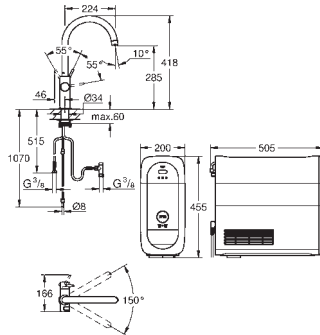

GROHE Blue Home
Starter kit caño en C

Compuesto por:

GROHE Blue Home Monomando de fregadero con función filtro de agua
Caño en C

Presiona los botones para elegir uno de los 3 tipos de agua fría filtrada
sin gas, con poco gas y con gas

GROHE StarLight acabado cromado

GROHE SilkMove Cartucho de
discos cerámicos 28 mm

Caño giratorio 150°

Caño con dos salidas de agua
independientes para agua filtrada
y no filtrada

Con conexiones flexibles

Refrigerador GROHE Blue Home

180 Watt Unidad de enfriamiento Cooler, 230 V, 50 Hz

Tipo de protección IP 21

Marca CE

Ajustable a los filtros GROHE Blue Talla S, filtro de carbón activo GROHE Blue y
filtro de magnesio+ GROHE Blue

GROHE Blue filtro Talla S y cabezal de filtro con ajuste de la dureza del agua

GROHE Blue Botella 425 g CO₂

Presión min. recomendada 2.0 bar

NOVEDAD

31 456 000
31 456 DC0

chromo
supersteel

1.595,00
1.995,00