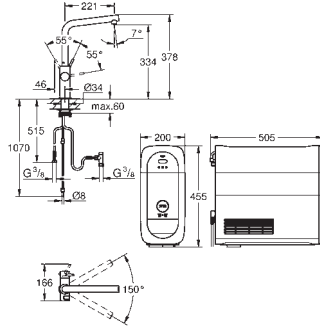

GROHE BLUE HOME

Referencia

Color

Precio

NOVEDAD

31 454 000
31 454 DC0

chromo
supersteel

1.595,00
1.995,00

GROHE Blue Home
Starter kit caño en L

Compuesto por:

GROHE Blue Home Monomando de fregadero con función filtro de agua
Caño en L

Presiona los botones para elegir uno de los 3 tipos de agua fría filtrada
sin gas, con poco gas y con gas

GROHE StarLight acabado cromado

GROHE SilkMove Cartucho de
discos cerámicos 28 mm

Caño giratorio 150°

Caño con dos salidas de agua
independientes para agua filtrada
y no filtrada

Con conexiones flexibles

Refrigerador GROHE Blue Home

180 Watt Unidad de enfriamiento Cooler, 230 V, 50 Hz

Tipo de protección IP 21

Marca CE

Ajustable a los filtros GROHE Blue Talla S, filtro de carbón activo GROHE Blue y
filtro de magnesio+ GROHE Blue

GROHE Blue filtro Talla S y cabezal de filtro con ajuste de la dureza del agua

GROHE Blue Botella 425 g CO₂

Presión min. recomendada 2.0 bar

NOVEDAD

31 455 000
31 455 DC0

chromo
supersteel

1.595,00
1.995,00