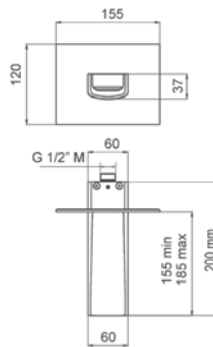

Caño cascada Waterfall spout

- Entrada macho de 1/2".
- 1/2" male inlet.

■ Ref 66900 145,20 €