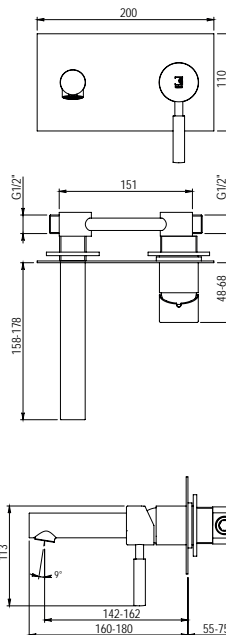

Classical

• Materials: Brass used in the manufacture of our taps meets the EN-12164, EN-12165 and EN-1982 standards.
• Permissible water temperature: Improving health regulations; the component materials of the tap parts can withstand a maximum temperature of 70°C.
• Brass construction with polish chrome, matte and nickel finished.
• Operation by lever.
• Minimum used pressure: 0,5 bar.