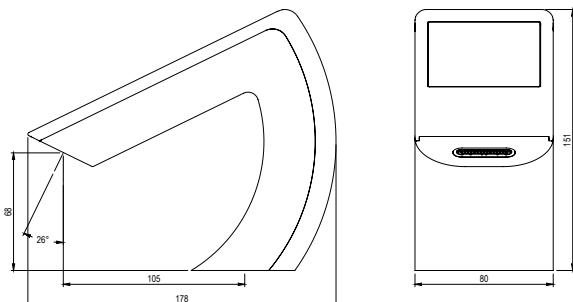

Lavabo Basin

Grifo inteligente termostático para lavabo, con fijación sobre repisa, para instalación individual o colectiva.

- Pantalla de cristal de alta resistencia.
- Modulo hidráulico para control de caudal.
- Modulo electrónico.
- Entrada hembra 3/4".

Smart thermostatic faucet for wash basin with fixing on ledge, for individual or collective installation.

- Crystal display high strength.
- Hydraulic module.
- Electronic module.

■ Ref 99045500 1.386,20 €

Preparado para gestión remota (a distancia)
Remote management system

■ Ref 99045000 1.511,70 €

- Conexión directa a 220 V mediante transformador suministrado.
- Presión recomendada de uso 2-3 bar. En instalaciones con mayor presión instalar reductor de presión.
- Presión máxima: 5 bar.
- Temperatura: (máximo 70°C).

Ducha Shower

Sistema inteligente termostático para Ducha, de fijación mural, con control del caudal y temperatura.

- Pantalla de cristal de alta resistencia.
- Modulo hidráulico para control de caudal.
- Modulo electrónico.
- Entrada hembra 3/4".

Intelligent system for thermostatic shower, wall mounting, with flow control and temperature.

- Display high strength glass.
- Hydraulic module.
- Electronic module.

■ Ref 99043500 1.507,90 €

Preparado para gestión remota (a distancia)
Remote management system

■ Ref 99043000 1.633,30 €