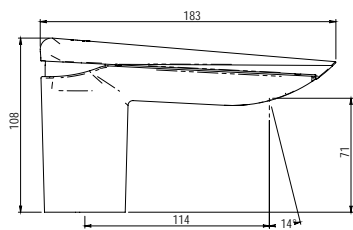

Lavabo mini
Mini wash basin

- Cartucho sellado mezclador con discos cerámicos de diámetro 35 mm.
- Suministrado con latiguillo flexible de 3/8" y longitud 37 cm.
- One - piece mixer cartridge with ceramic discs. Cartridge diameter 35 mm.
- 3/8" Stainless steel flexible connections included and 37 cm long.

Con desagüe semiautomático
With semi-automatic pop up waste

■ Ref 90044500 140,10 €

Sin desagüe semiautomático
Without semi-automatic pop-up waste

■ Ref 90045500 • 121,40 €