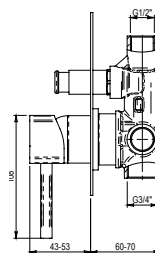

• Materials: Brass used in the manufacture of our taps meets the EN-12164, EN-12165 and EN-1982 standards.
• Permissible water temperature: Improving health regulations; the component materials of the tap parts can withstand a maximum temperature of 70°C.
• Brass construction with polish chrome finished.
• Operation by lever.
• Minimum used pressure: 0,5 bar.