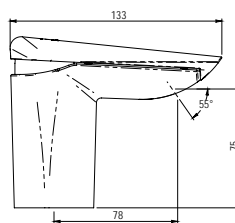

Bidet
Bidet

- Cartucho sellado mezclador con discos cerámicos de diámetro 35 mm.
- Suministrado con latiguillo flexible de 3/8" y longitud 37 cm.
- One - piece mixer cartridge with ceramic discs. Cartridge diameter 35 mm.
- 3/8" Stainless steel flexible connections included and 37 cm long.

Con desagüe semiautomático
With semi-automatic pop up waste

■ Ref 90046000 147,10€

Sin desagüe semiautomático
Without semi-automatic pop-up waste

■ Ref 90047000 • 128,30 €