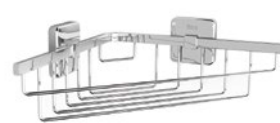

Contenedor de rincón
250 x 250 mm
Ref. A816686001
56,70 €

200 x 200 mm
Ref. A816685001
50,80 €