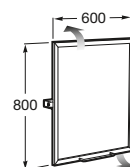

Espejo Access

Basculante

Colección pág. 298

- 600 x 800 mm
  Espejo basculante inoxidable
  Ref. A812288000
  253,00 €