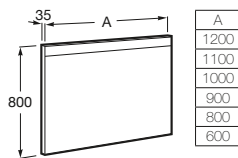

Espejos

Espejo Prisma Basic

Espejo LED

Colección pág. 152

- 1200 mm
  Ref. A812262000
  342,00 €
- 1100 mm
  Ref. A812261000
  312,00 €
- 1000 mm
  Ref. A812260000
  277,00 €
- 900 mm
  Ref. A812259000
  247,00 €
- 800 mm
  Ref. A812258000
  215,00 €
- 600 mm
  Ref. A812257000
  185,00 €

Espejo Prisma Comfort

Espejo LED con antivaho y luz inferior activables mediante sensores.

Colección pág. 152

- 1300 mm
  Ref. A812277000
  547,00 €
  Novedad
- 1200 mm
  Ref. A812268000
  517,00 €
- 1100 mm
  Ref. A812267000
  483,00 €
- 1000 mm
  Ref. A812266000
  452,00 €
- 900 mm
  Ref. A812265000
  427,00 €
- 800 mm
  Ref. A812264000
  395,00 €
- 600 mm
  Ref. A812263000
  362,00 €

· Los espejos con sensores Touchless permiten activar y desactivar tanto la luz como el sistema antivaho.

Espejos Luna

Admite placa antivaho

Espejos Luna*

1300 x 900 mm Ref. A812192000 166,00 €	1000 x 900 mm Ref. A812189000 132,00 €	800 x 900 mm Ref. A812117000 109,00 €	650 x 900 mm Ref. A812183000 91,30 €	350 x 900 mm Ref. A812180000 68,70 €	ø 750 mm Ref. A812194000 114,00 €
1200 x 900 mm Ref. A812191000 154,00 €	900 x 900 mm Ref. A812188000 120,00 €	750 x 900 mm Ref. A812185000 103,00 €	600 x 900 mm Ref. A812182000 86,00 €		ø 550 mm Ref. A812193000 80,00 €
1100 x 900 mm Ref. A812190000 143,00 €	850 x 900 mm Ref. A812187000 114,00 €	700 x 900 mm Ref. A812184000 97,30 €	550 x 900 mm Ref. A812181000 80,00 €		

* Admite placa antivaho. Para ver las placas antivaho compatibles, consultar pág. 225

Espejo Deimos

No incluye iluminación

A
1200
1000
800
600

- 1200 x 900 mm
  Ref. A812198000
  160,00 €
- 1000 x 900 mm
  Ref. A812199000
  137,00 €
- 800 x 900 mm
  Ref. A812196000
  113,00 €
- 600 x 900 mm
  Ref. A812197000
  91,00 €

- 300 x 1200 mm
  Ref. A812195000
  79,30 €

Espejo Access

Basculante

Colección pág. 298

- 600 x 800 mm
  Espejo basculante inoxidable
  Ref. A812288000
  253,00 €