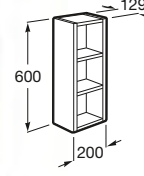

Armario Luna