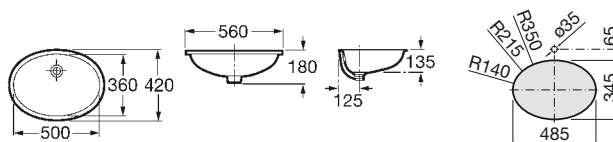

Berna

560 x 420 mm

Lavabo de bajo encimera con juego de fijación

Ref. A327871..1

Blanco

86,50 €

Pergamon

122,00 €

Acabados mate

163,00 €