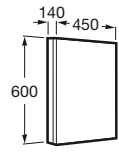

Armario espejo Mini

450 x 600 x 140 mm
Ref. A856692XXX
133,00 €