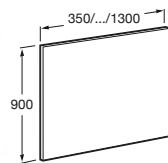

Espejos Luna

Admite placa antivaho

Espejos Luna*

1300 x 900 mm Ref. A812192000 166,00 €	1000 x 900 mm Ref. A812189000 132,00 €	800 x 900 mm Ref. A812117000 109,00 €	650 x 900 mm Ref. A812183000 91,30 €	350 x 900 mm Ref. A812180000 68,70 €	ø 750 mm Ref. A812194000 114,00 €
1200 x 900 mm Ref. A812191000 154,00 €	900 x 900 mm Ref. A812188000 120,00 €	750 x 900 mm Ref. A812185000 103,00 €	600 x 900 mm Ref. A812182000 86,00 €		ø 550 mm Ref. A812193000 80,00 €
1100 x 900 mm Ref. A812190000 143,00 €	850 x 900 mm Ref. A812187000 114,00 €	700 x 900 mm Ref. A812184000 97,30 €	550 x 900 mm Ref. A812181000 80,00 €		

* Admite placa antivaho. Para ver las placas antivaho compatibles, consultar pág. 225