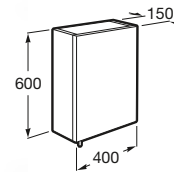

Armario espejo Luna

500 x 600 x 150 mm
Ref. A856840XXX
166,00 €

400 x 600 x 150 mm
Ref. A856839XXX
156,00 €

Armario espejo Luna

Con espejo de aumento

200 x 600 x 150 mm
Izquierda
Ref. A856841XXX
139,00 €

200 x 600 x 150 mm
Derecha
Ref. A856843XXX
139,00 €

Armario Luna

200 x 600 x 129 mm
Ref. A856842XXX
96,50 €

Los Armarios Espejo Luna permiten combinarse entre sí para satisfacer cualquier necesidad, y son compatibles en acabados con las colecciones Debba, Victoria-N y Victoria Basic

Por ejemplo:

En la página siguiente, se pueden ver más combinaciones.

Acabados (armario espejo Luna)

Blanco Brillo
806

Gris Antracita
153

Wengé texturizado
154

Roble texturizado
155