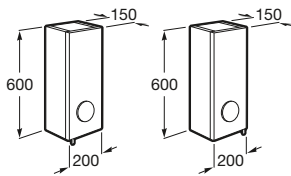

Armario espejo Luna

Con espejo de aumento