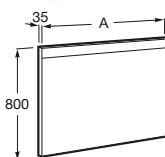

Prisma Comfort

Espejo LED con antivaho y luz inferior activables mediante sensores.

A	1300 mm Ref. A812277000 547,00 €	1000 mm Ref. A812266000 452,00 €
1200	1200 mm Novedad Ref. A812268000 517,00 €	900 mm Ref. A812265000 427,00 €
1100	1100 mm Ref. A812267000 483,00 €	800 mm Ref. A812264000 395,00 €
1000		600 mm Ref. A812263000 362,00 €