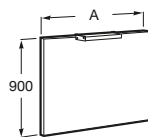

Espejo Deimos

No incluye iluminación

A
1200
1000
800
600

- 1200 x 900 mm
  Ref. A812198000
  160,00 €
- 1000 x 900 mm
  Ref. A812199000
  137,00 €
- 800 x 900 mm
  Ref. A812196000
  113,00 €
- 600 x 900 mm
  Ref. A812197000
  91,00 €