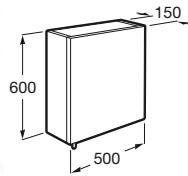

Armario espejo Luna

500 x 600 x 150 mm
Ref. A856840XXX
166,00 €