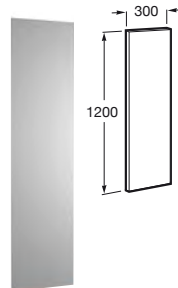

- 300 x 1200 mm
  Ref. A812195000
  79,30 €