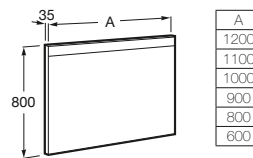

· Los espejos con sensores Touchless permiten activar y desactivar tanto la luz como el sistema antivaho.