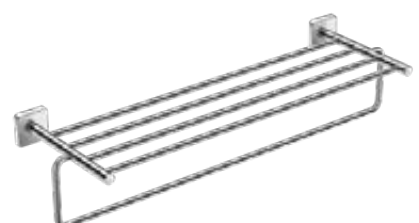

Victoria

Portatoallas
625 x 198 mm
Ref. A816660001
97,20 €