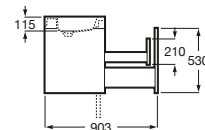

Unik

Novedad

Incluye mueble y lavabo. El lavabo siempre se suministra en acabado blanco.

1300 mm
Ref. A851069XXX
1.745,00 €

1100 mm
Ref. A851068XXX
1.615,00 €

900 mm
Ref. A851067XXX
1.255,00 €

· Los muebles Stratum incorporan sistema de audio con bluetooth, sifón desagüe especial, cierre amortiguado, iluminación interior y dos cajas organizadoras.

Pack

Novedad

Incluye Unik Stratum-N y espejo Prisma Comfort, con antivaho y luz activables mediante sensores. El lavabo siempre se suministra en acabado blanco.

1300 mm
Ref. A851073XXX
2.288,00 €

1100 mm
Ref. A851072XXX
2.100,00 €

900 mm
Ref. A851071XXX
1.680,00 €

Medidas en mm. Sustituir XXX de la referencia de producto por el código de acabado elegido.

Sustituir (...) de la referencia de producto por el código de color elegido.

Toda factura tendrá el recargo del I.V.A. La presente tarifa anula las anteriores