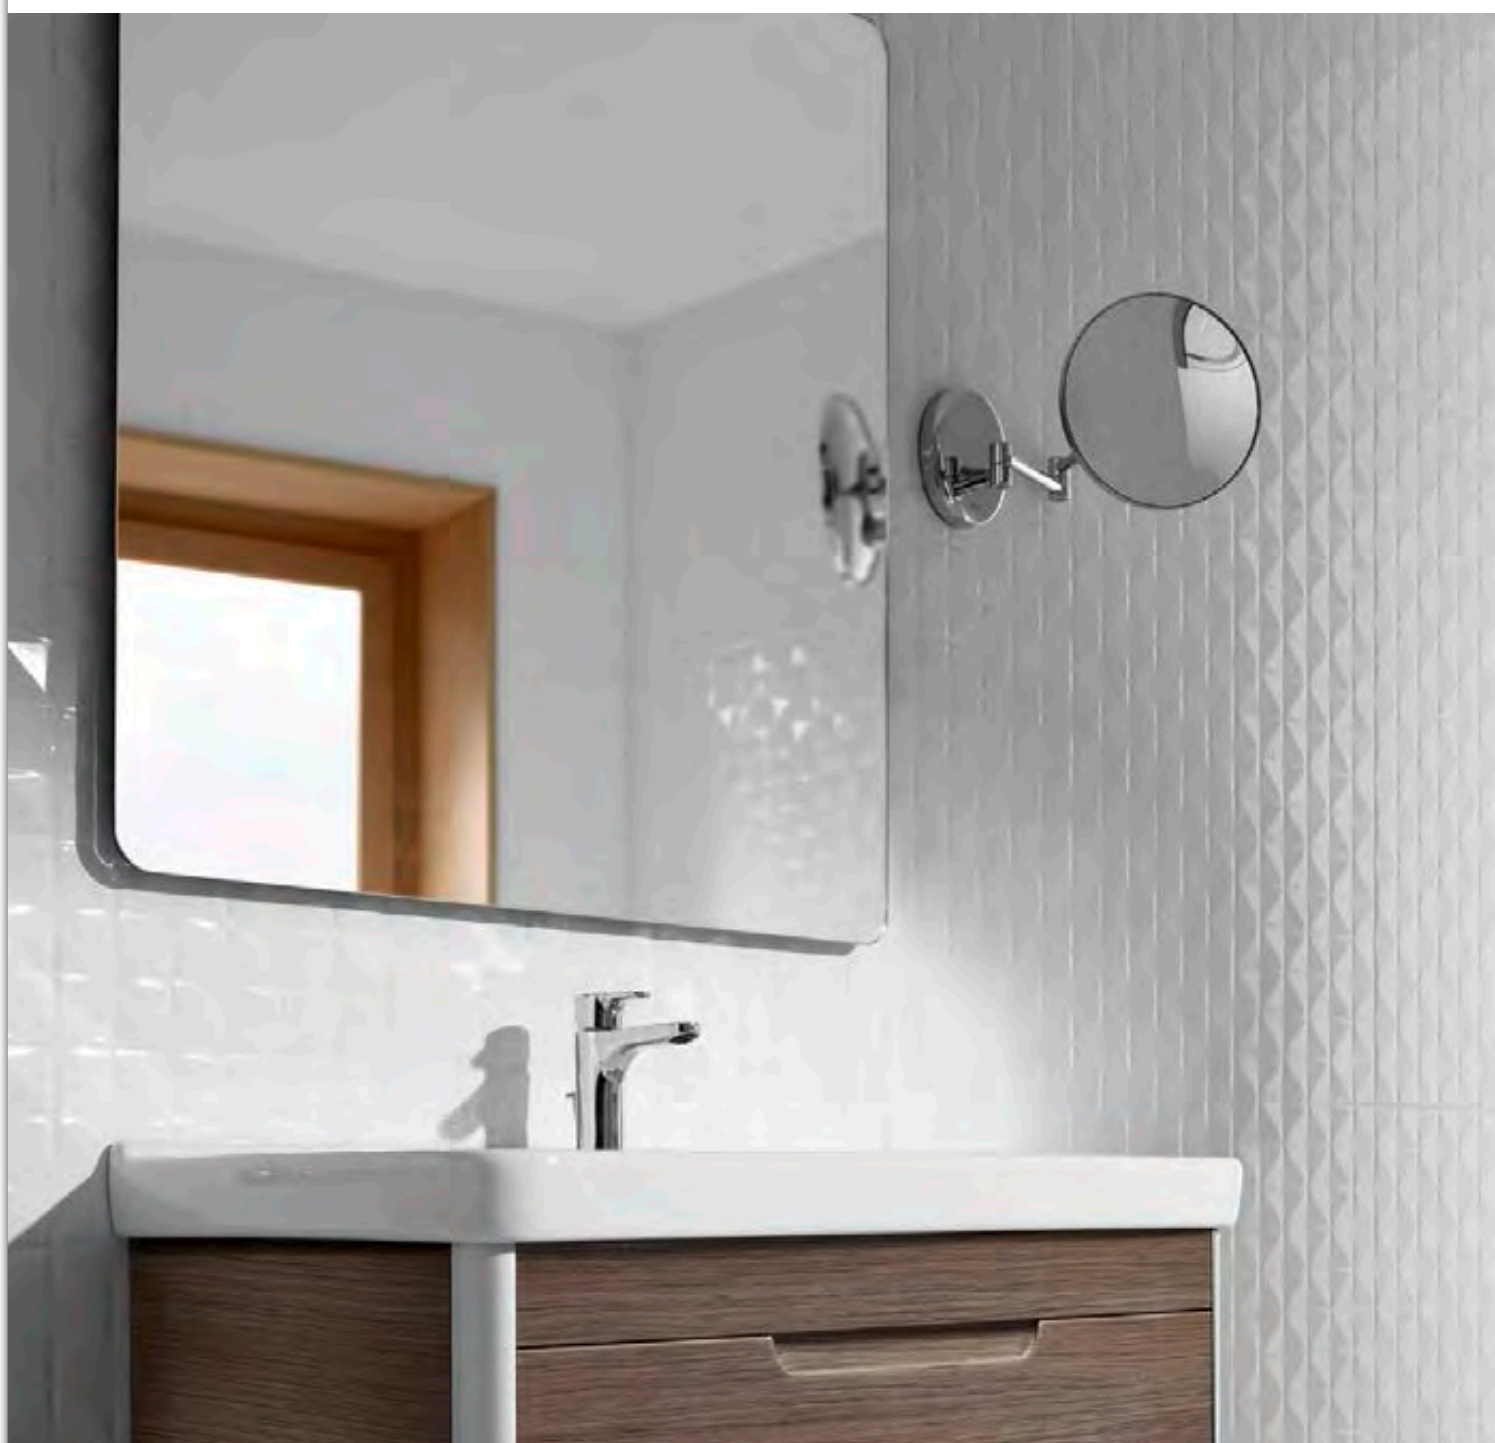

Espejos Hotel's

Colección [pág. 238](#)

Espejos Hotel's
Classic

Colección [pág. 244](#)

Espejo a dos caras,
una de ellas con aumento.
ø180 mm
Ref. A815486001
128,00 €